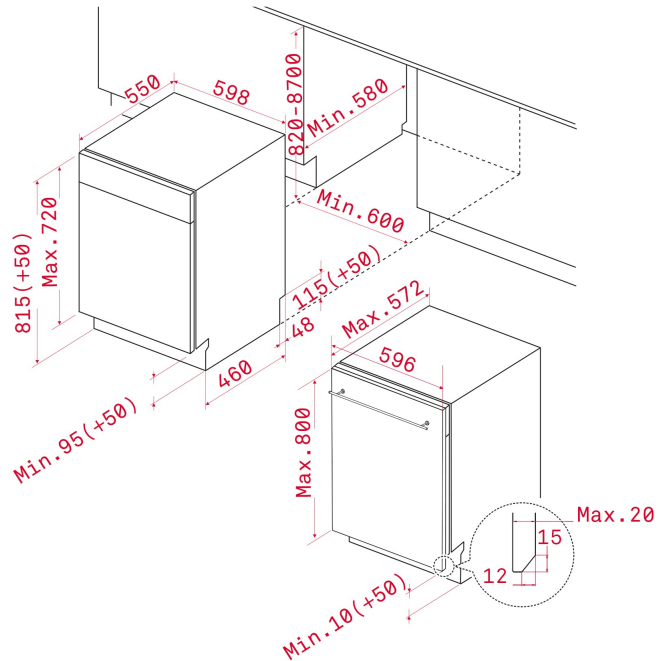

DIMENSIONS

Product height (mm): 815-865
Product width (mm): 598
Product depth (mm): 550
Product length (mm):
Net weight (Kg): 37,5

TECH SPECS

FITTING MEASURES

Built-in niche height (cm): 82
Minimum door height (mm): 654
Maximum door height (mm): 654
Plinth (mm): 50
Door width (mm): 589

PRODUCT SHEET

Capacity (Place Settings): 14
Energy consumption (kWh/year): 237
Power consumption (Kwh): 0,83
Water consumption (litres/year): 2800
Water consumption (litres): 10
Standard program: ECO
Standard cycle duration (minutes): 220
Noise level (dB): 44
Certificates: GS/CE/EMC/Rohs