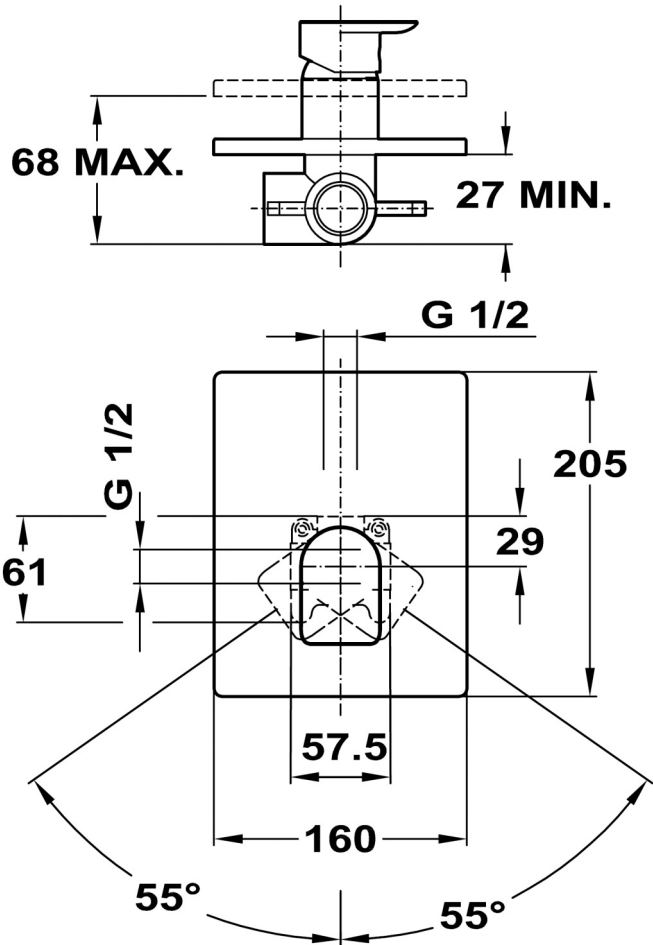

FORMENTERA FORMENTERA CONCEALED SHOWER MIXER

DESCRIPTION

FORMENTERA CONCEALED SHOWER MIXER

LIFE STYLE

Formentera

COLOURS

REFERENCE

REF. 622410200
EAN. 8413509208570

FORMENTERA

FEATURES

1 way concealed mixer
Concealed part included Without shower set 40 mm cartridge

DIMENSIONS

- Product height (mm):
- Product width (mm):
- Product depth (mm):
- Product length (mm):
- Net weight (Kg):

TECH SPECS

MODELS

Type of installation: Wall-mounted
Type of handle: Single lever