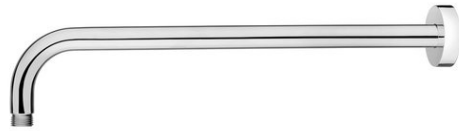

## ALAIOR 300 ALAIOR

---

### FEATURES

Brass shower arm ALAIOR 300 300 mm 25 x 25 mm Thread 1/2"

**ALAIOR 300**