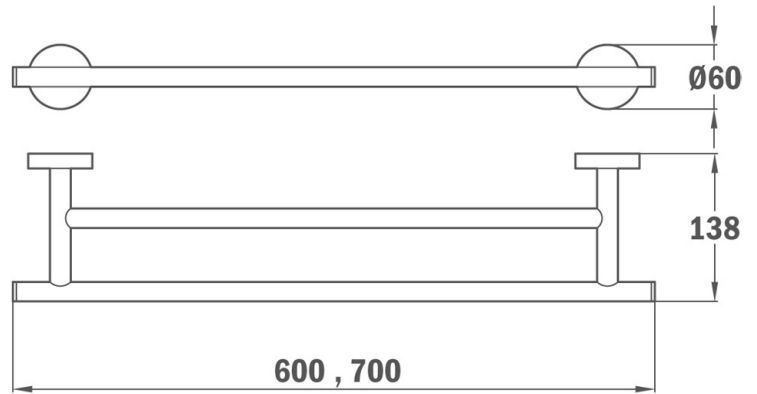

REF. 170620200  
EAN. 8413509215981

**ALAIOR**

**FEATURES**

Towel holder 600 mm Metallic

ALAIOR

### DIMENSIONS

Product height (mm):

Product width (mm):

Product depth (mm):

Product length (mm):

Net weight (Kg):