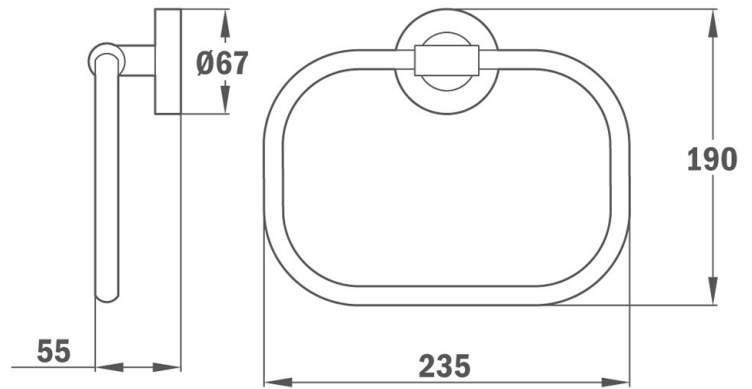

REF. 170630200  
EAN. 8413509215967

**ALAIOR**

**FEATURES**

Towel ring Metallic 235 mm

**ALAIOR**

### **DIMENSIONS**

**Product height (mm):**

**Product width (mm):**

**Product depth (mm):**

**Product length (mm):**

**Net weight (Kg):**