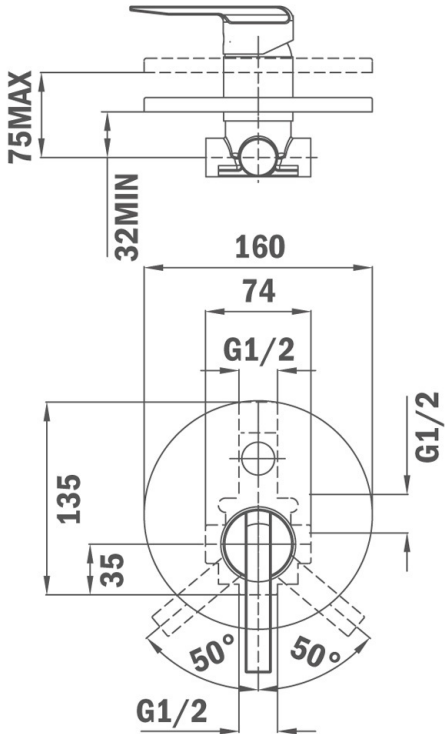

INCA INCA

DESCRIPTION

INCA

LIFE STYLE

Inca

COLOURS

REFERENCE

REF. 5324112
EAN. 8413509204350

INCA

FEATURES

1 ways concealed mixer Without shower set
Concealed part included
40 mm cartridge

INCA

DIMENSIONS

- Product height (mm):
- Product width (mm):
- Product depth (mm):
- Product length (mm):
- Net weight (Kg):

TECH SPECS

MODELS

Type of installation: Wall-mounted