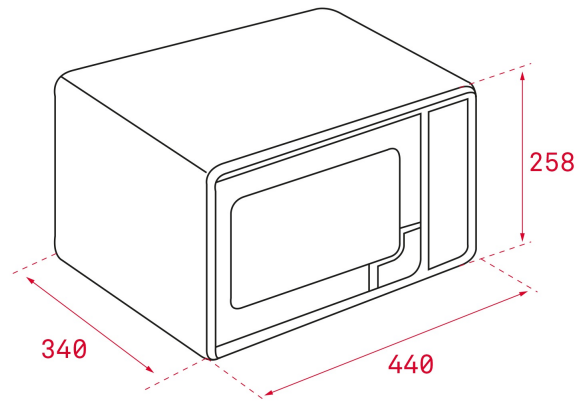

Easy

COLOURS

REFERENCE

REF. 40590425
EAN. 8421152088395

TEKA

MWE 200 G

FEATURES

Microwave + Grill
Capacity: 20 litres
Electronic control panel with digital display
Quick start +30"
5 Power levels: 700 W.
Grill power : 1,000 W
8 Auto-cook menus
3 Cooking function (Mic, Grill, Mic-Grill)
Defrost by time and weight
Timer 0-95 minutes
Turntable 25.5cm
Safety block

DIMENSIONS

Product height (mm): 258
Product width (mm): 440
Product depth (mm): 340
Product length (mm):
Net weight (Kg): 10,7

TECH SPECS

PARTICULAR CHARACTERISTICS

Certificates: GS/CE/ROHS
Number of cooking functions: 3
Grill function: Yes
Number of guide levels (lower cavity): 0
Microwave function: Yes
Microwave + Grill function: Yes
Number of power levels: 8