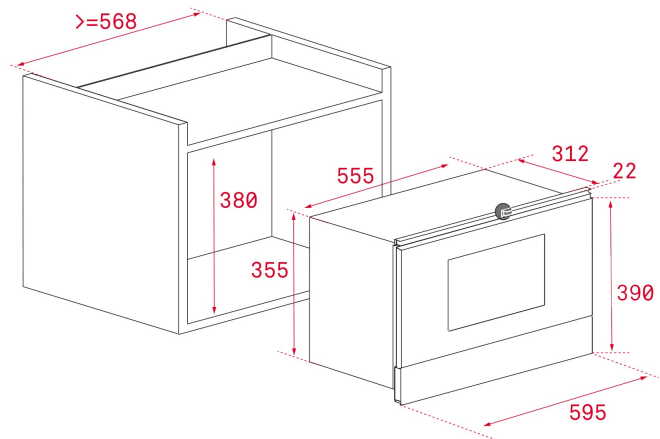

DIMENSIONS

Product height (mm): 390
Product width (mm): 595
Product depth (mm): 334
Product length (mm):
Net weight (Kg): 22

TECH SPECS

PARTICULAR CHARACTERISTICS

Certificates: CE/CB/Gmark
Type of inner light: INCANDESCENT
Inside light position: RIGHT
Number of cooking functions: 3
Grill function: Yes
Drop-down grill: Yes
Number of guide levels (lower cavity): 0
Forced refrigeration tangential 1 speed: Yes
Microwave function: Yes
Number of power levels: 5
Minute Quick Start: Yes
Tangential ventilation: Yes

ELECTRIC CONNECTION

Maximum Nominal Power (W): 2500
Power rate (V): 220-240
Cable Connection Length (cm): 110
Plug: Yes
Inside light Consumption (W): 20

ENERGY CONSUMPTION

Grill (W): 1200

Maxi Grill (W): 1200