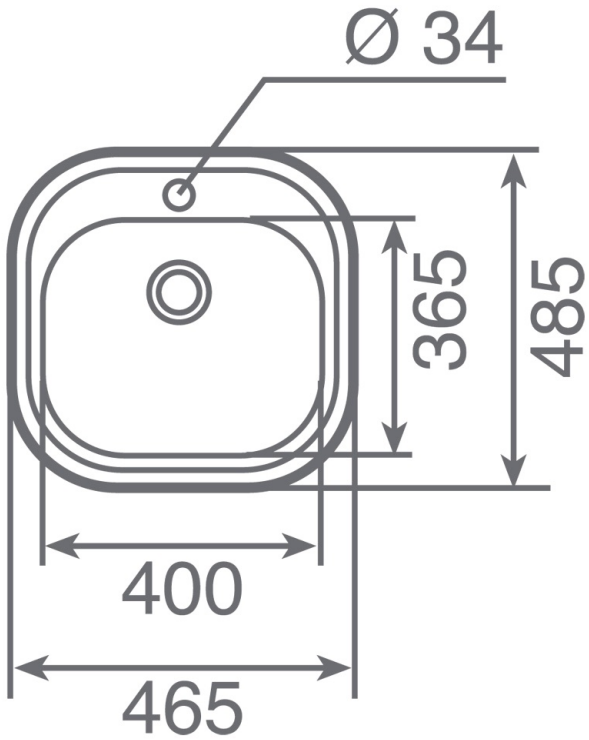

REF. 10107026
EAN. 8421152027431

The logo consists of a red square with the word 'TEKA' in white, bold, uppercase letters.

STYLO 1B

FEATURES

Inset Sink, 1 bowl
Stainless Steel AISI 304
Overall: 465 x 485 mm.
Bowl: 400 x 360 x 160 mm.
3½ Basket waste with Overflow
Bowl depth: 160 mm
50 cm base unit

STYLO 1B

DIMENSIONS

- Product height (mm):
- Product width (mm): 485
- Product depth (mm): 165
- Product length (mm): 465
- Net weight (Kg): 1,82

TECH SPECS

MAIN BOWL

- Main Bowl Length (mm): 400
- Main Bowl Width (mm): 360
- Main Bowl Depth (mm): 165

OTHER FEATURES

- Material: Stainless Steel
- Type of installation: Inset
- Valve hole type: 3½"
- Overflow hole: Round

OTHERS

Base unit (cm): 45

SINK LAY OUT

Number of bowls: 1

ACCESSORIES

- Soundproof: Yes
- Installation clips: Yes