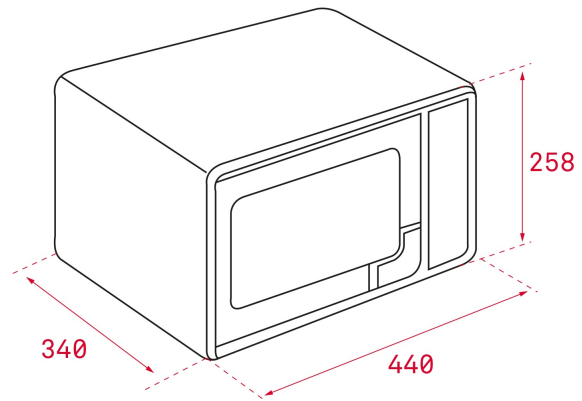

## FEATURES

Free standing Microwave + grill  
Stainless steel (fingerprint proof)  
Electronic Control panel  
Quartz Grill, 1.000 W  
5 power levels, 800 W  
Total gross capacity : 20 litres  
Stainless Steel inner  
Inner and outside gloss door  
Minute minder: 0 - 95 minutes  
Defrosting by weight and time  
Time and electronic functions selector  
8 direct access menu  
+30" function  
Children safety block

## DIMENSIONS

**Product height (mm):** 258  
**Product width (mm):** 440  
**Product depth (mm):** 340  
**Product length (mm):**  
**Net weight (Kg):** 10,7