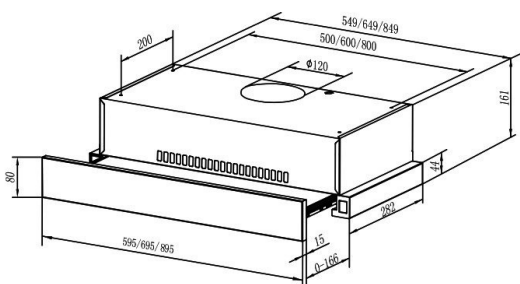

TLR2 62 SS 60cm Recirculation Hood

REFERENCE

REF: 113070000

EAN: 8434778001792

FEATURES

- Re-circulation pull-out hood
- Mechanical control panel
- 2 speeds
- Exhaust capacities: Free Outlet, m³/h: 400
- 2 Incandescent lamps
- 2 aluminium filters
- Automatic Lighting
- Exhaust ventilation on front

DIMENSIONS

Product height (mm): 196

Product width (mm): 598

Product depth (mm): 298+28

Product length (mm):

Net weight (Kg): 7,4

TECH SPECS

Energy Efficiency Class: -

Noise (LwA) Min Speed (dB): -

Noise (LwA) Max Speed (dB): -

Noise (LwA) Boost Speed (dB): -

Ø Outlet (mm): 2

COLORS

113070000

Stainless Steel