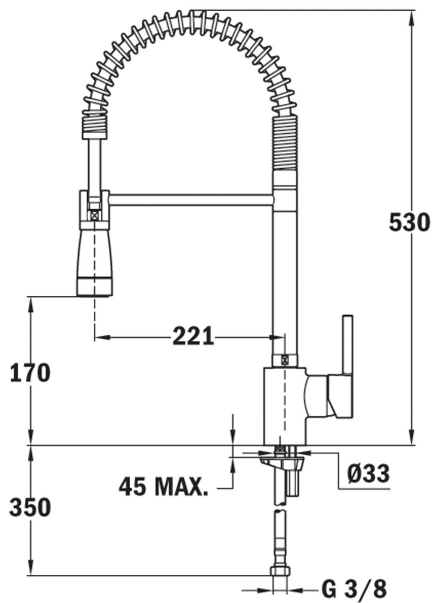

 Anti-scale
 aerator

 High
 resistance
 spring

 Pull-down
 shower

 Swivel
 spout

REFERENCE

REF: 239391210

EAN: 8421152088982

FEATURES

Swivel Spout

Pull Down Shower With Two Jets

Ergonomic Handle

Stainless Steel Flexible Shower Hose. Easy Cleaning

Shower Holder Swivels Independently From Main Spout For More Comfortable Use

3/8" Flexible Inlet Pipes

DIMENSIONS

Product height (mm):**Product width (mm):****Product depth (mm):****Product length (mm):****Net weight (Kg): 3**

COLORS

239391210

Chrome