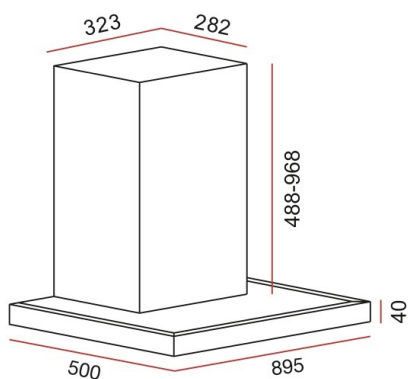

DIMENSIONS

Product height (mm):

Product width (mm):

Product depth (mm):

Product length (mm):

Net weight (Kg): 13,2

TECH SPECS

Energy Efficiency Class: -