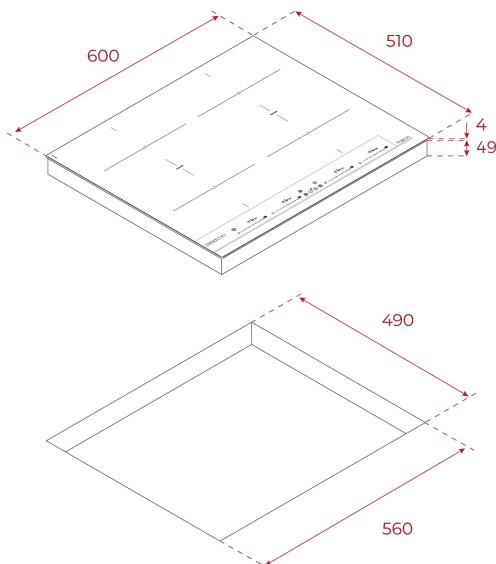

REFERENCE

REF: 112510038

EAN: 8434778022827

FEATURES

Infinity G1 special edition

Designed in Italy by Italdesign Giugiaro

Flex induction hob

Exclusive matte black finishing

Direct functions: Simmering, melting and keep warm

Touch Control MultiSlider

4 cooking zones

4 Flex zones Ø 235 X 188,5 mm

Ceramic glass surface

Auto-lock safety disconnection

Cooking timer

Power Plus

Child lock

Residual heat indicator

Power management

Easy installation kit

Maximum nominal power 7200 W

DIMENSIONS

Product height (mm): 53

Product width (mm): 600

Product depth (mm): 510

Product length (mm):

Net weight (Kg): 10,66

TECH SPECS

Power rate (V): 220-240

Frequency (Hz): 50/60

Maximum Nominal Power (W): -

COLORS

112510038

Black Matt

ENERGY EFFICIENCY

Power consumption in standby mode (W): -

Time to reach standby mode (min): 1