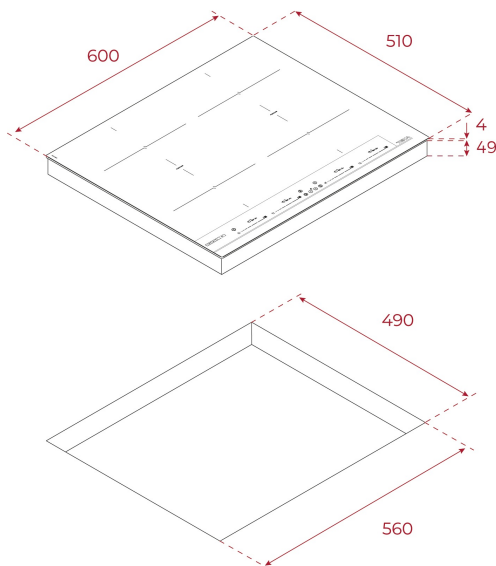

REFERENCE

REF: 112510038

EAN: 8434778022827

FEATURES

Infinity G1 special edition

Designed in Italy by Italdesign Giugiaro

Flex induction hob

Exclusive matte black finishing

Direct functions: Simmering, melting and keep warm

Touch Control MultiSlider

4 cooking zones

4 Flex zones Ø 235 X 188,5 mm

Ceramic glass surface

Auto-lock safety disconnection

Cooking timer

Power Plus

Child lock

Residual heat indicator

Power management

Easy installation kit

Maximum nominal power 7200 W

DIMENSIONS

Product height (mm): 53

Product width (mm): 600

Product depth (mm): 510

Product length (mm):

Net weight (Kg): 10,66

TECH SPECS

Power rate (V): 220-240

Frequency (Hz): 50/60

Maximum Nominal Power (W): -

COLORS

112510038

Black Matt

ENERGY EFFICIENCY

Power consumption in standby mode (W): -

Time to reach standby mode (min): 1