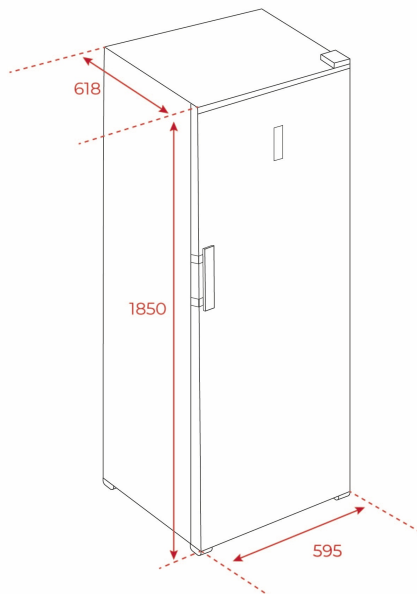

TEKA

RSL 75640 SS

Free standing single door fridge with full No Frost

Fresh Box,
keeps fruit
and
vegetables
fresh for
longer

Full No
Frost

LED
lighting

REFERENCE

REF: 113300005

EAN: 8434778023053

FEATURES

Free Standing single door fridge
Full No Frost
Outer control display
Electronic adjustable thermostat
2 FreshBox drawers
Safety glass shelves
Front adjustable feet
LED Illumination
Reversible doors
Climate class: SN/N/ST/T
Total capacity (net):362 litres

DIMENSIONS

Product height (mm): 1850

Product width (mm): 595

Product depth (mm): 618

Product length (mm):

Net weight (Kg): 59

TECH SPECS

Energy efficiency class (UE 2019/2016): E