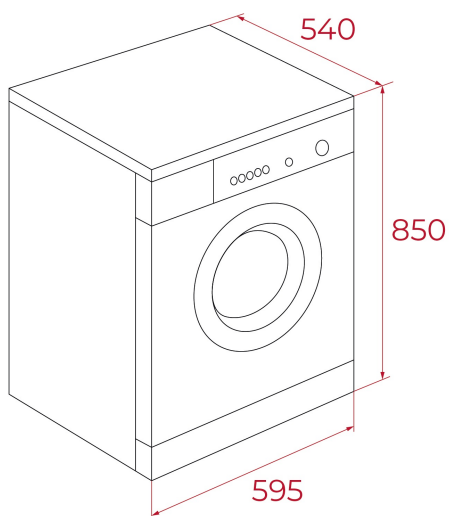

REFERENCE

REF: 113900017

EAN: 8434778032659

FEATURES

Free standing
Electronic control panel
Washing capacity: 9 kg
14 washing programs
Special programs: Fast: 15 minutes, ECO mode, Wool, Delicate, Cotton, BabyCare, Sterilization
Special functions: Delay timer, Speed wash, Steam, Extra rinse, Prewash, DrumClean reminder, Mute, Soil level, Night wash, Memory
Maximum spinning speed: 1400 RPM
Automatic water regulation
Automatic door lock safety system
Child lock
Balance control system
33 cm wide porthole door

DIMENSIONS

Product height (mm): 850

Product width (mm): 595

Product depth (mm): 599

Product length (mm):

Net weight (Kg): 65

TECH SPECS

Energy efficiency class (UE 2019/2016): A

Washing performance Class: /

Spinning efficiency class: B

Water consumption (litres/year): /

Noise Level (dBA): + 72

Power rate (V): 220-240 V~

Frequency (Hz): 50 Hz

COLORS

113900017 White