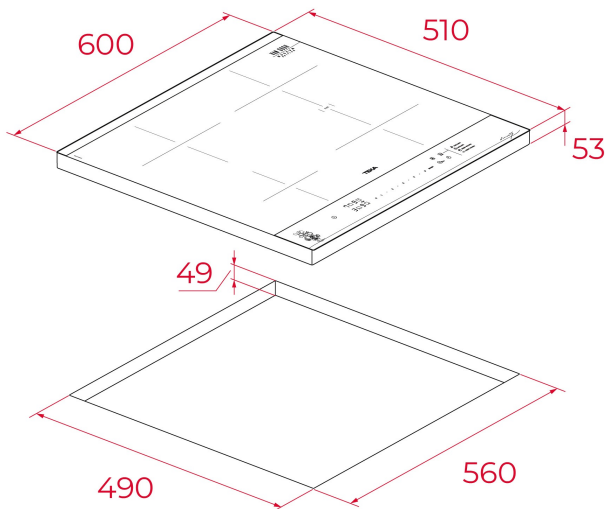

REFERENCE

REF: 112510049

EAN: 8434778031676

FEATURES

Van Gogh Museum Edition

Two-colour finish with champagne details

Flex Induction hob

SlideCooking function

Direct functions with temperature sensors: deep frying, quick boiling, keep warm, grilling

Touch Control Slider

4 cooking zones

2 flex zones Ø 228 x 184,5 mm

1 zone Ø 215 mm

1 zone Ø 150 mm

Stop & Go and Clean function

Ceramic glass surface

Cooking timer

Power plus

Child lock

Residual heat indicator

Power management

Easy installation kit

Maximum nominal power 7200 W

Optional: grilling plate, teppanyaki

DIMENSIONS

Product height (mm): 53

Product width (mm): 600

Product depth (mm): 510

Product length (mm):

Net weight (Kg): 9,52

TECH SPECS

Power rate (V): 220-240

Frequency (Hz): 50/60

Maximum Nominal Power (W): 7200

COLORS

112510049

Dark grey and black glass

ENERGY EFFICIENCY

Power consumption in standby mode (W): -

Time to reach standby mode (min): 1