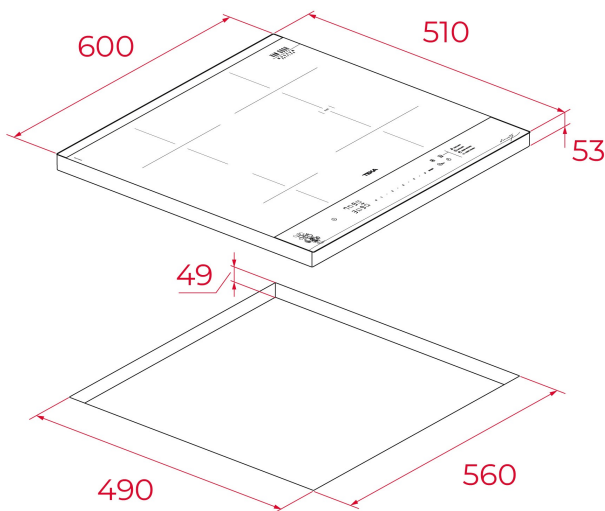

REFERENCE

REF: 112510049

EAN: 8434778031676

FEATURES

Van Gogh Museum Edition

Two-colour finish with champagne details

Flex Induction hob

SlideCooking function

Direct functions with temperature sensors: deep frying, quick boiling, keep warm, grilling

Touch Control Slider

4 cooking zones

2 flex zones Ø 228 x 184,5 mm

1 zone Ø 215 mm

1 zone Ø 150 mm

Stop & Go and Clean function

Ceramic glass surface

Cooking timer

Power plus

Child lock

Residual heat indicator

Power management

Easy installation kit

Maximum nominal power 7200 W

Optional: grilling plate, teppanyaki

DIMENSIONS

Product height (mm): 53

Product width (mm): 600

Product depth (mm): 510

Product length (mm):

Net weight (Kg): 9,52

TECH SPECS

Power rate (V): 220-240

Frequency (Hz): 50/60

Maximum Nominal Power (W): 7200

COLORS

112510049

Dark grey and black glass

ENERGY EFFICIENCY

Power consumption in standby mode (W): -

Time to reach standby mode (min): 1