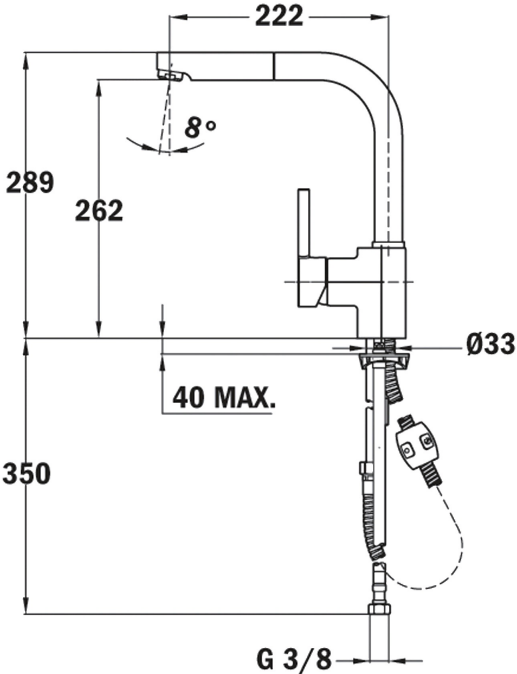

LIFE STYLE

Maestro

COLORS

REFERENCE

REF. 239381210
EAN. 8421152087008

ARK (PULL-OUT)

FEATURES

Swivel Spout
Pull-Out Shower
New Extra Resistant Flexible Hose
1/2" Flexible Inlet Pipes
Anti-Scale Aerator

ARK (PULL-OUT)

DIMENSIONS

- Product height (mm): 289
- Product width (mm):
- Product depth (mm):
- Product length (mm):
- Net weight (Kg): 2,7

TECH SPECS

MODELS

- Type of installation: Free standing
- Type of spout: High spout
- Type of handle: Single lever