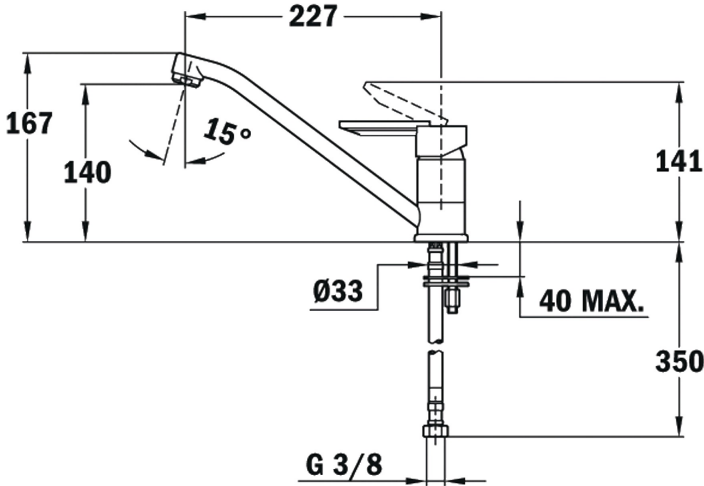

**REFERENCE**

REF. 81911362  
EAN. 8421152086483

**ML (LOW-SPOUT)**

**FEATURES**

Flat Swivel Spout  
Anti-Scale Aerator

**ML (LOW-SPOUT)**

**DIMENSIONS**

- Product height (mm): 167
- Product width (mm): 140
- Product depth (mm): 227
- Product length (mm): 141
- Net weight (Kg): 1

**TECH SPECS**

**MODELS**

- Type of installation: Free standing
- Type of spout: Low spout
- Type of handle: Single lever