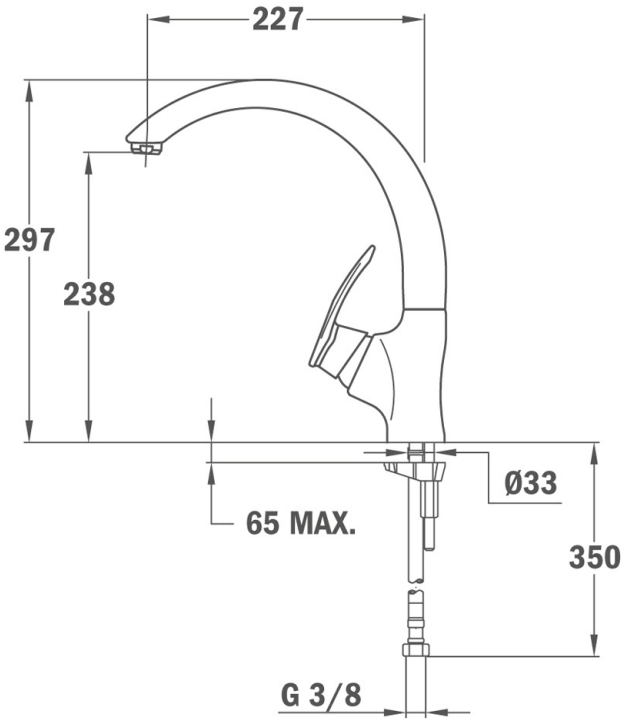

## MC 10 PLUS (PULL OUT)

## DIMENSIONS

- Product height (mm): 302
- Product width (mm):
- Product depth (mm):
- Product length (mm):
- Net weight (Kg): 2,43