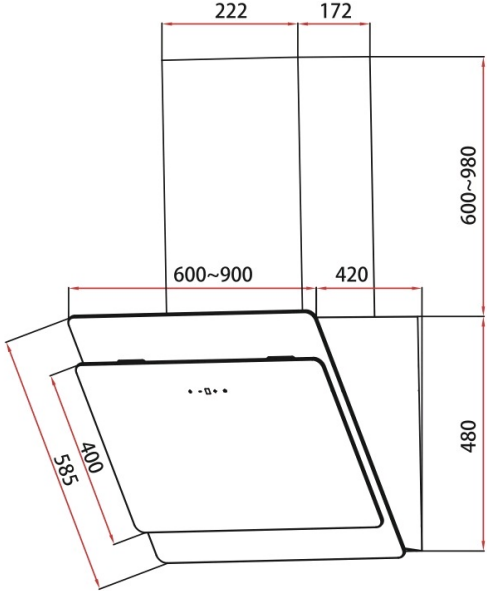

DVS 90 AD 90cm Vertical decorative hood with Contour Rim extraction system and Touch control display

DESCRIPTION

90cm Vertical decorative hood with Contour Rim extraction system and Touch control display

DVS 90 AD

DIMENSIONS

- Product height (mm):
- Product width (mm):
- Product depth (mm):
- Product length (mm):
- Net weight (Kg):

TECH SPECS

PARTICULAR CHARACTERISITICS

Type of hood: Vertical
Style: Decoratives