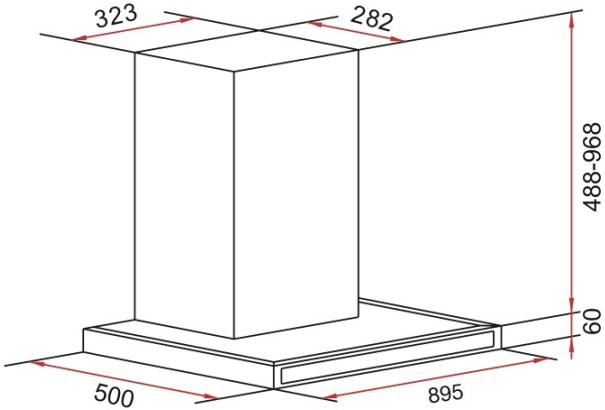

DZ 90 AD

DIMENSIONS

- Product height (mm):
- Product width (mm):
- Product depth (mm):
- Product length (mm):
- Net weight (Kg):

TECH SPECS

PARTICULAR CHARACTERISITICS

Type of hood: Horizontal
Style: Decoratives