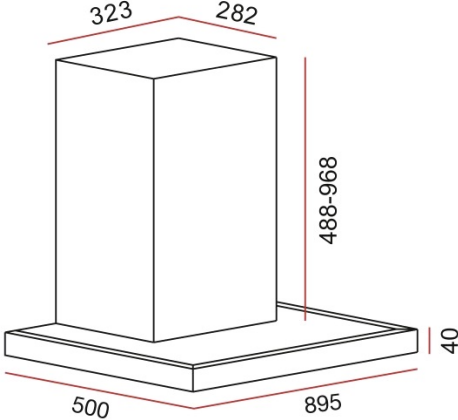

DSI 90 AD 90cm Chimney Hood With Touch Control And Digital Display

DESCRIPTION

90cm Chimney Hood With Touch Control And Digital Display

LIFE STYLE

Total

COLORS

REFERENCE

REF. 40491950
EAN. 8421152145081

DSI 90 AD

DIMENSIONS

- Product height (mm):
- Product width (mm):
- Product depth (mm):
- Product length (mm):
- Net weight (Kg):

TECH SPECS

PARTICULAR CHARACTERISITICS

Type of hood: Horizontal
Style: Decoratives