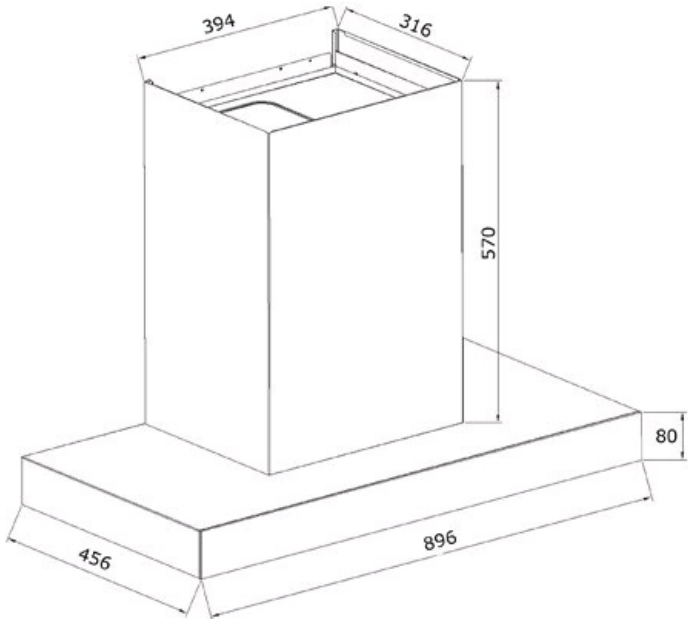

DHW 90 TO Chimney Hood With Touch Control And 3 Speeds

DESCRIPTION

Chimney Hood With Touch Control And 3 Speeds

COLORS

REFERENCE

REF. 112970000
EAN. 8434778002263

TEKA

DHW 90 TO

FEATURES

Oil Cup Hood
Touch Control
Level Of Speed: 3 Speeds
3 Layers Of Baffle Filters
Noise Level: 56dBA
Suction Power: 1,800 M³/H
Kraftvoll Technology
80mm Thickness Frontal Panel
Delay Timer
Square Charcoal Filter
Aluminium Ducting Hose & Cap

DHW 90 T0

DIMENSIONS

- Product height (mm):
- Product width (mm):
- Product depth (mm):
- Product length (mm):
- Net weight (Kg):

TECH SPECS

PARTICULAR CHARACTERISITICS

Type of hood: Horizontal
Style: Decoratives