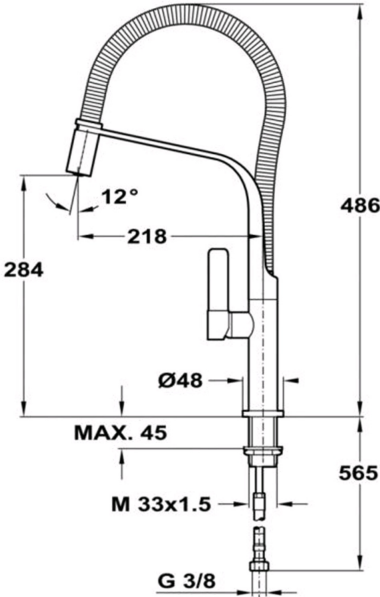

Swivel And Flexible Spout
Anti-Scale Aerator
High Resistant Flexible Rubber Tube
Stainless Steel Flexible Hose
Pull-Down Shower 1 Function: Aerated Spray

FOMENTERA 997

DIMENSIONS

- Product height (mm): 481
- Product width (mm):
- Product depth (mm):
- Product length (mm):
- Net weight (Kg): 2,4

TECH SPECS

MODELS

- Type of installation: Free standing
- Type of spout: High spout
- Type of handle: Single lever