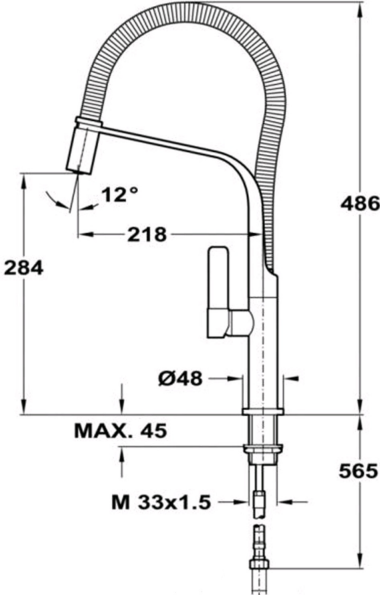

High spout kitchen tap
Swivel and flexible spout
Anti-scale aerator
Pull-down shower 1 function: aerated spray
High resistant flexible rubber tube
Stainless steel flexible hose
Cartridge with ceramic discs of high resistance
Highly precise temperature control
Greater handling sensitivity with smoother movements
1/2" flexible inlet pipes

FO 997

DIMENSIONS

- Product height (mm): 481
- Product width (mm):
- Product depth (mm):
- Product length (mm):
- Net weight (Kg): 2,4

TECH SPECS

MODELS

- Type of installation: Free standing
- Type of spout: High spout
- Type of handle: Single lever