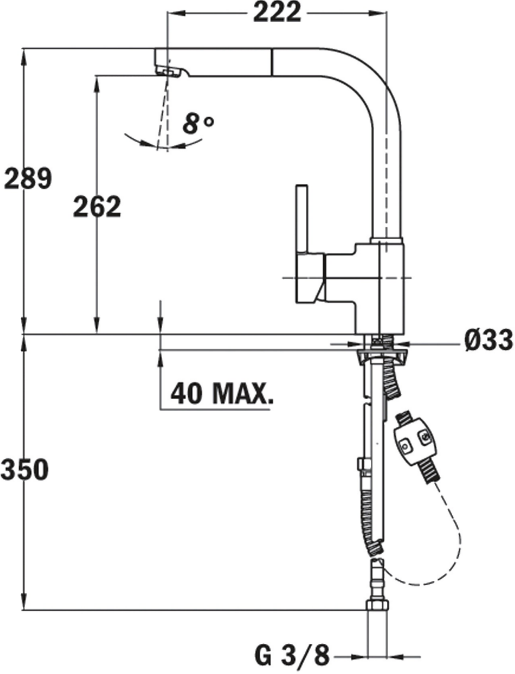

# ARK 938 Single Lever Kitchen Faucet With Extra Resistant Flexible Hose

Anti-scale aerator

Pull-out shower

High resistance spring

Swivel spout

**DESCRIPTION**

Single Lever Kitchen Faucet With Extra Resistant Flexible Hose

**LIFE STYLE**

Maestro

**COLORS**

**REFERENCE**

REF. 23938121FA

**ARK 938**

**FEATURES**

Swivel Spout  
Pull-Out Shower  
3/8" Flexible Inlet Pipes  
Anti-Scale Aerator

ARK 938

**DIMENSIONS**

- Product height (mm):
- Product width (mm):
- Product depth (mm):
- Product length (mm):
- Net weight (Kg):