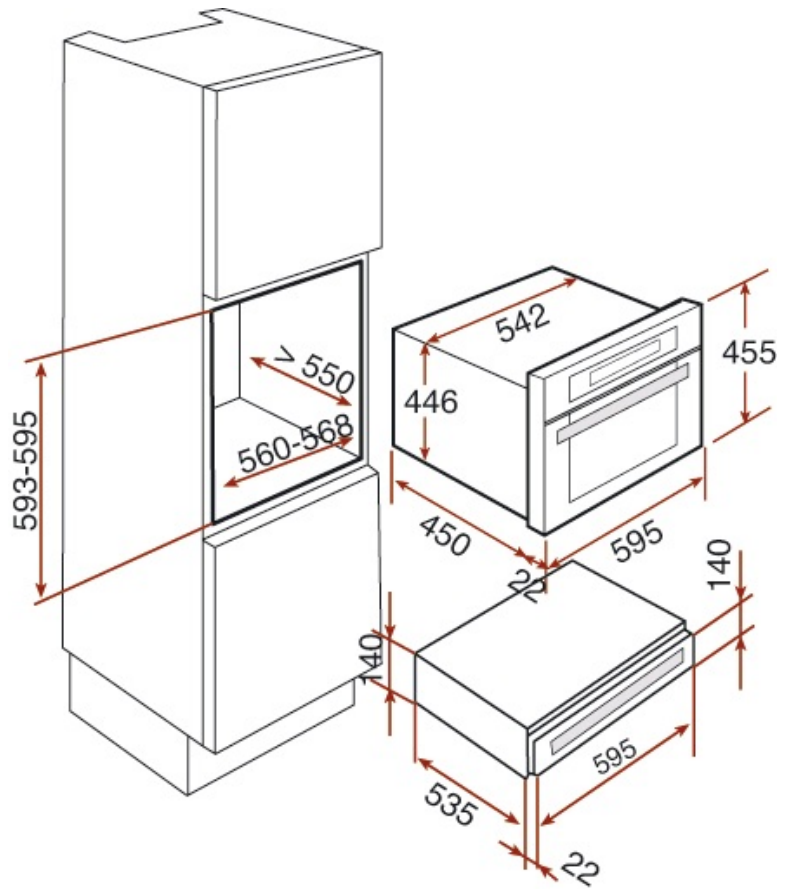

CP 15 GS Plate warmer with adjustable thermostat temperature

DESCRIPTION

Plate warmer with adjustable thermostat temperature

LIFE STYLE

Maestro

COLORS

REFERENCE

REF. 40589920
EAN. 8421152145623

TEKA

CP 15 GS

FEATURES

Plate warmer
Push-pull opening system
Telescopic drawer with anti-sliding material
6 place settings
10 cm. usable height
Temperature range 30°-80°C
Illuminated switch on-off pilot
Max. nominal power : 430 W
To combine with Compact Ovens & Mwo

DIMENSIONS

Product height (mm): 140

Product width (mm): 595

Product depth (mm): 557

Product length (mm):

Net weight (Kg): 18

TECH SPECS

PARTICULAR CHARACTERISTICS

Certificates: CE; CB

Cold front: Yes

ELECTRIC CONNECTION

Maximum Nominal Power (W): 420

Frequency (Hz): 50/60

Cable Connection Length (cm): 110

SECURITY SYSTEM

Safety Thermostat: Yes