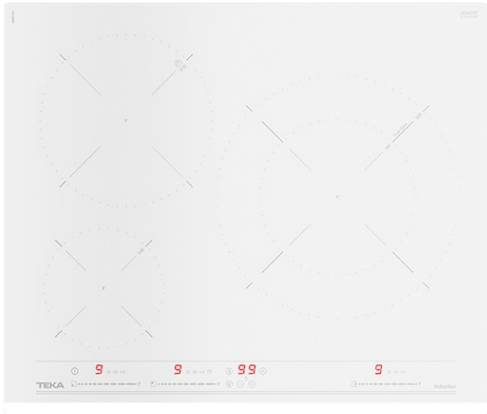

IZ 6320 60cm Induction Hob with 3 zones and MultiSlider Touch Control

MultiSlider, for independent control of each cooking zone

Autolock

Power function

Power Plus function

Easy installation system

DESCRIPTION

60cm Induction Hob with 3 zones and MultiSlider Touch Control

LIFE STYLE

Total

COLOURS

REFERENCE

REF. 10210206
EAN. 8421152148556

TEKA

IZ 6320

FEATURES

Urban Colors Edition
Induction hob
Touch Control Multislider
Cooking timer
3 induction zones:
1 induction Ø145 mm
1 induction Ø210 mm
1 induction Ø190/300 mm
Special cooking functions: Quick Boiling, Melting, Simmering and KeepWarm
Power Plus function
Child lock
Stop & Go function
Silence mode
Fast-Click easy installation
Maximum nominal power: 7.400 W

TEKA**IZ 6320**

DIMENSIONS

Product height (mm): 50
Product width (mm): 600
Product depth (mm): 510
Product length (mm):
Net weight (Kg): 10,44

TECH SPECS

FITTING MEASURES

Built-in Width (mm): 560
Built-in Depth (mm): 490
Built-in Height (mm): 50