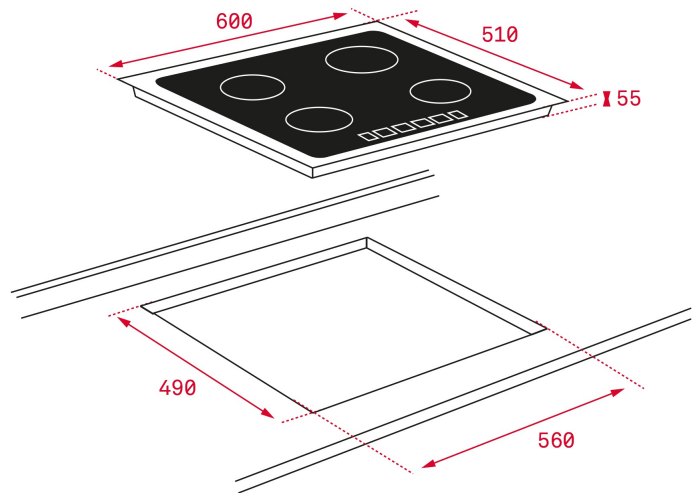

60cm Induction Hob with 3 zones and MultiSlider Touch Control

LIFE STYLE

Total

COLOURS

REFERENCE

REF. 10210206
EAN. 8421152148556

TEKA

IZ 6320

FEATURES

Urban Colors Edition
Induction hob
Touch Control Multislider
Cooking timer
3 induction zones:
1 induction Ø145 mm
1 induction Ø210 mm
1 induction Ø190/300 mm
Special cooking functions: Quick Boiling, Melting, Simmering and KeepWarm
Power Plus function
Child lock
Stop & Go function
Silence mode
Fast-Click easy installation
Maximum nominal power: 7.400 W

TEKA**IZ 6320**

DIMENSIONS

Product height (mm): 50
Product width (mm): 600
Product depth (mm): 510
Product length (mm):
Net weight (Kg): 10,44

TECH SPECS

FITTING MEASURES

Built-in Width (mm): 560
Built-in Depth (mm): 490
Built-in Height (mm): 50

COOKING ZONES

Cooking Zones: 3

Energy consumption for the whole hob, Wh/Kg: 184
Left rear cooking zone - Diameter (mm): 210
Left rear cooking zone - Type: Single Zone
Left rear cooking zone - Consumption in Wh/Kg (EU 66/2014):
178,3
Left front cooking zone - Diameter (mm): 145
Left front cooking zone - Type: Single Zone
Left front cooking zone - Consumption in Wh/Kg (EU 66/2014):
201,5
**Center rear cooking zone - Consumption in Wh/Kg (EU
66/2014):** No
**Center front cooking zone - Consumption in Wh/Kg (EU
66/2014):** No
Right rear cooking zone - Consumption in Wh/Kg (EU 66/2014):
172,4
Right center cooking zone - Diameter (mm): 190 / 300
Right center cooking zone - Type: Double Zone
**Right front cooking zone - Consumption in Wh/Kg (EU
66/2014):** No