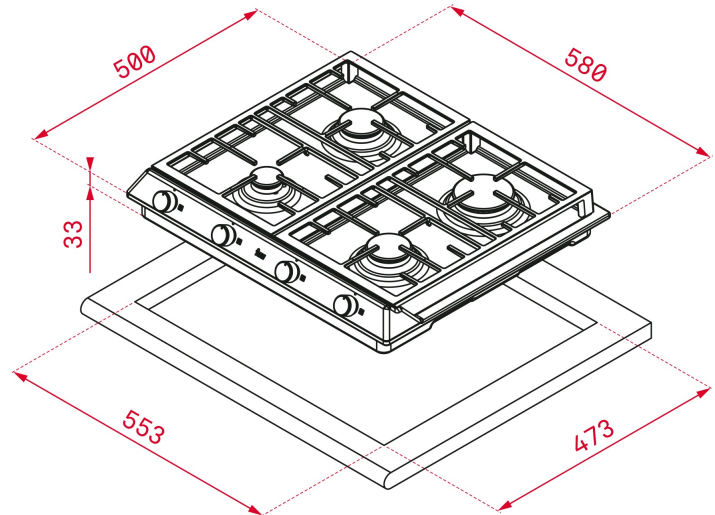

## DIMENSIONS

Product height (mm): 33  
Product width (mm): 580  
Product depth (mm): 500  
Product length (mm):  
Net weight (Kg): 10

### FITTING MEASURES

Built-in Width (mm): 553  
Built-in Depth (mm): 473  
Built-in Height (mm): 52