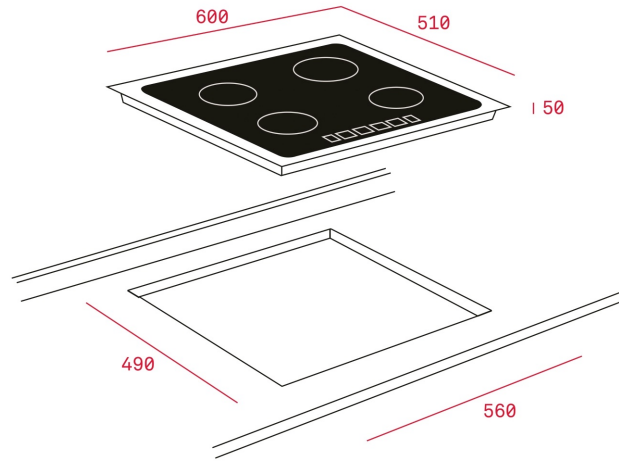

SPACE IRF 644 Induction hob (60 cm / 23.6 inch) SPACE IRF 644

Autolock

Syncro function
to join two
cooking zones

DESCRIPTION

Induction hob (60 cm / 23.6 inch) SPACE IRF 644

LIFE STYLE

Maestro

COLOURS

REFERENCE

REF. 10210085
EAN. 8421152118269

FEATURES

60 cm induction hob
Slider touch control panel
2 Flexizones
Power function
Low temp function
Security blocking
Cooking time programmer
Independent programmer of each cooking zone
Pan optimization system
Residual heat indicator
4 cooking zones :
4 induction elements (235x190mm Ø)
convertible to 2 Flexizones (235x395)
Max. nominal power : 7000 W

DIMENSIONS

Product height (mm): 510

Product width (mm): 600

Product depth (mm): 510

Product length (mm):

Net weight (Kg):

TECH SPECS

FITTING MEASURES

Built-in Width (mm): 560

Built-in Depth (mm): 490

Built-in Height (mm): 50

PARTICULAR CHARACTERISTICS

Pan frying: Yes

Low-temp Function: Yes

Synchro: Yes

ELECTRIC CONNECTION