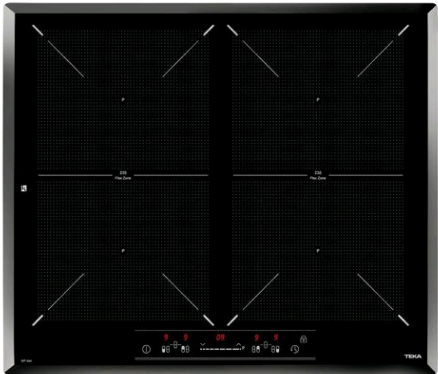

SPACE IRF 644 Induction hob (60 cm / 23.6 inch) SPACE IRF 644

Autolock

Syncro function
to join two
cooking zones

DESCRIPTION

Induction hob (60 cm / 23.6 inch) SPACE IRF 644

LIFE STYLE

Maestro

COLOURS

REFERENCE

REF. 10210085
EAN. 8421152118269

FEATURES

60 cm induction hob
Slider touch control panel
2 Flexizones
Power function
Low temp function
Security blocking
Cooking time programmer
Independent programmer of each cooking zone
Pan optimization system
Residual heat indicator
4 cooking zones :
4 induction elements (235x190mm Ø)
convertible to 2 Flexizones (235x395)
Max. nominal power : 7000 W

DIMENSIONS

Product height (mm): 510

Product width (mm): 600

Product depth (mm): 510

Product length (mm):

Net weight (Kg):

TECH SPECS

FITTING MEASURES

Built-in Width (mm): 560

Built-in Depth (mm): 490

Built-in Height (mm): 50

PARTICULAR CHARACTERISTICS

Pan frying: Yes

Low-temp Function: Yes

Synchro: Yes

ELECTRIC CONNECTION