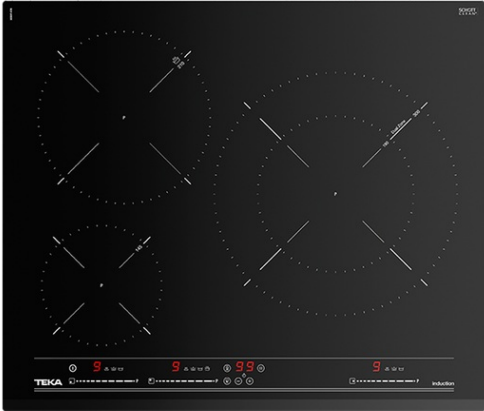

IZ 6320 60cm Induction Hob with 3 zones and MultiSlider Touch Control

MultiSlider, for independent control of each cooking zone

Autolock

Power function

Power Plus function

Easy installation system

DESCRIPTION

60cm Induction Hob with 3 zones and MultiSlider Touch Control

LIFE STYLE

Total

COLOURS

REFERENCE

REF. 10210173
EAN. 8421152148556

TEKA

IZ 6320

FEATURES

Urban Colors Edition
Induction hob
Touch Control Multislider
Cooking timer
3 induction zones:
1 induction Ø145 mm
1 induction Ø210 mm
1 induction Ø190/300 mm
Special cooking functions: Quick Boiling, Melting, Simmering and KeepWarm
Power Plus function
Child lock
Stop & Go function
Silence mode
Residual heat indicator
Fast-Click easy installation
Maximum nominal power: 7.400 W

DIMENSIONS

Product height (mm): 50
Product width (mm): 600
Product depth (mm): 510
Product length (mm):
Net weight (Kg): 10,7

TECH SPECS

FITTING MEASURES

Built-in Width (mm): 560
Built-in Depth (mm): 490
Built-in Height (mm): 50