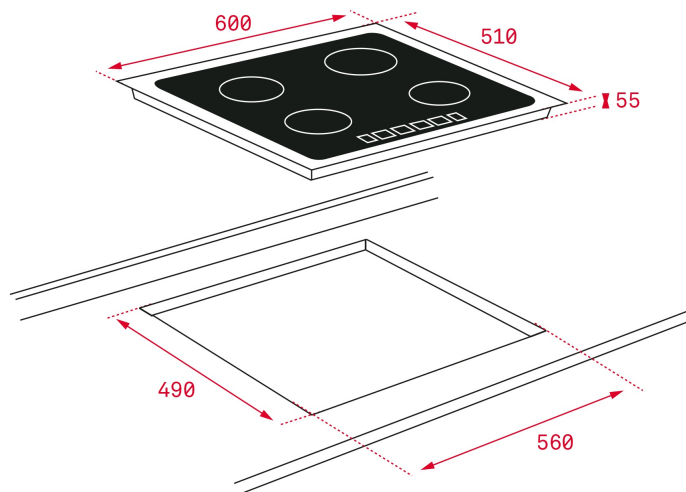

60cm Induction Hob with 3 zones and MultiSlider Touch Control

LIFE STYLE

Total

COLOURS

REFERENCE

REF. 10210173
EAN. 8421152148556

TEKA

IZ 6320

FEATURES

Urban Colors Edition
Induction hob
Touch Control Multislider
Cooking timer
3 induction zones:
1 induction Ø145 mm
1 induction Ø210 mm
1 induction Ø190/300 mm
Special cooking functions: Quick Boiling, Melting, Simmering and KeepWarm
Power Plus function
Child lock
Stop & Go function
Silence mode
Residual heat indicator
Fast-Click easy installation
Maximum nominal power: 7.400 W

DIMENSIONS

Product height (mm): 50
Product width (mm): 600
Product depth (mm): 510
Product length (mm):
Net weight (Kg): 10,7

TECH SPECS

FITTING MEASURES

Built-in Width (mm): 560
Built-in Depth (mm): 490
Built-in Height (mm): 50

COOKING ZONES

Cooking Zones: 3

Energy consumption for the whole hob, Wh/Kg: 184
Left rear cooking zone - Diameter (mm): 210
Left rear cooking zone - Type: Single Zone
Left rear cooking zone - Consumption in Wh/Kg (EU 66/2014):
178,3
Left front cooking zone - Diameter (mm): 145
Left front cooking zone - Type: Single Zone
Left front cooking zone - Consumption in Wh/Kg (EU 66/2014):
201,5
Center rear cooking zone - Consumption in Wh/Kg (EU 66/2014): No
Center front cooking zone - Consumption in Wh/Kg (EU 66/2014): No
Right rear cooking zone - Consumption in Wh/Kg (EU 66/2014):
No
Right center cooking zone - Diameter (mm): 190 / 300
Right center cooking zone - Type: Double Zone
Right front cooking zone - Consumption in Wh/Kg (EU 66/2014): 172,4