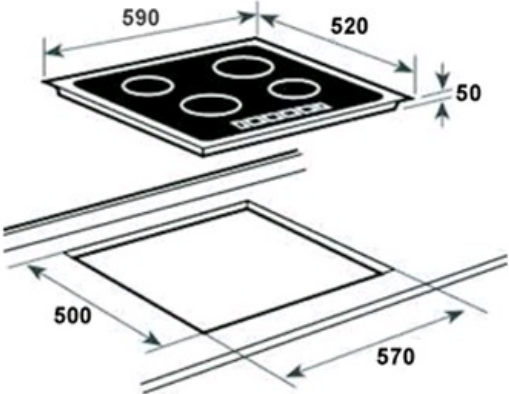

TEKA

IBS 64900 TCS

FEATURES

Induction hob with 4 zones in 60cm

Touch control

Stop&Go function

Timer 99 min

Residual heat indicators

Power level for each cooking zone

4 cooking zones: 2 induction cooking zone ø 160 mm, 1,500W & 2
induction cooking zone ø 200 mm, 2,000W

Total nominal power: 7,000 W

IBS 64900 TCS

DIMENSIONS

- Product height (mm):
- Product width (mm):
- Product depth (mm):
- Product length (mm):
- Net weight (Kg):