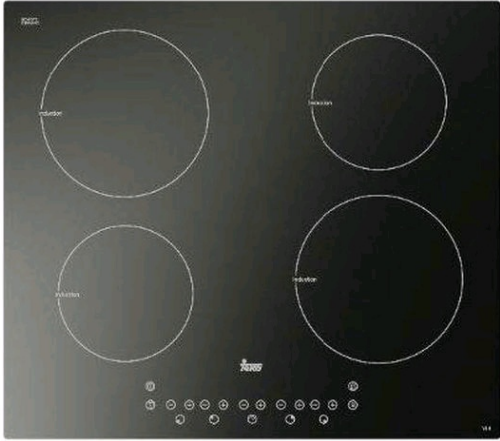

IBS 64900 TCS 60cm Induction Hob with 4 cooking zones and Touch Control

DESCRIPTION

60cm Induction Hob with 4 cooking zones and Touch Control

LIFE STYLE

Easy

COLOURS

REFERENCE

REF. 112520001
EAN. 8434778000788

TEKA

IBS 64900 TCS

FEATURES

Induction hob with 4 zones in 60cm

Touch control

Stop&Go function

Timer 99 min

Residual heat indicators

Power level for each cooking zone

4 cooking zones: 2 induction cooking zone ø 160 mm, 1,500W & 2
induction cooking zone ø 200 mm, 2,000W

Total nominal power: 7,000 W

IBS 64900 TCS

DIMENSIONS

- Product height (mm):
- Product width (mm):
- Product depth (mm):
- Product length (mm):
- Net weight (Kg):