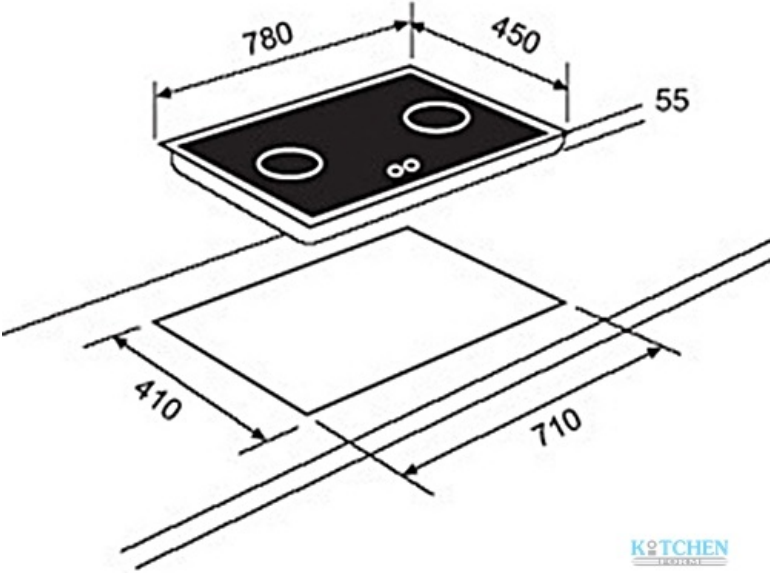

GT LUX 78 2G AI AL 2TR 80cm LPG Gas on Glass Hob with 2 cooking zones

DESCRIPTION

80cm LPG Gas on Glass Hob with 2 cooking zones

LIFE STYLE

Total

COLOURS

REFERENCE

REF. 40240101

TEKA

GT LUX 78 2G AI AL 2TR

FEATURES

Gas on Glass Hob in 78cm
Black front control knobs
Tempered Glass
2 gas burners: 2 Triple ring burner, 5,00 kW
Max. (nominal) power: 10,00 kW
Auto-lock safety device
Automatic-ignition in every burner, activated through control knobs
Large cast iron pan supports
Easy installation
Type of Gas: LPG

GT LUX 78 2G AI AL 2TR

KITCHEN
EXPERT

DIMENSIONS

- Product height (mm):
- Product width (mm):
- Product depth (mm):
- Product length (mm):
- Net weight (Kg):