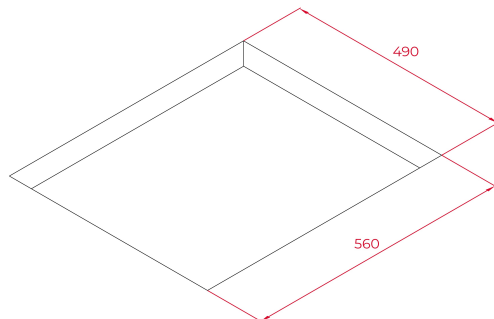

**REFERENCE**

REF: 112510013

EAN: 8434778011586

FEATURES

Urban Colors Edition
 Induction hob
 Touch Control MultiSlider
 3 cooking zones
 1 zone Ø 320/180 mm
 1 zone Ø 215 mm
 1 zone Ø 150 mm
 Ceramic glass surface
 Auto-lock safety system
 Cooking timer
 Power plus
 Residual heat indicator
 Power management
 Easy installation kit
 Maximum nominal power 7200 W
 Optional: Grilling plate
 Optional: Teppanyaki

DIMENSIONS

Product height (mm): 53
Product width (mm): 606
Product depth (mm): 516
Product length (mm):
Net weight (Kg): 10,7

TECHNICAL DETAILS

Power rate (V): 220-240
 Frequency (Hz): 50/60
 Maximum Nominal Power (W): -