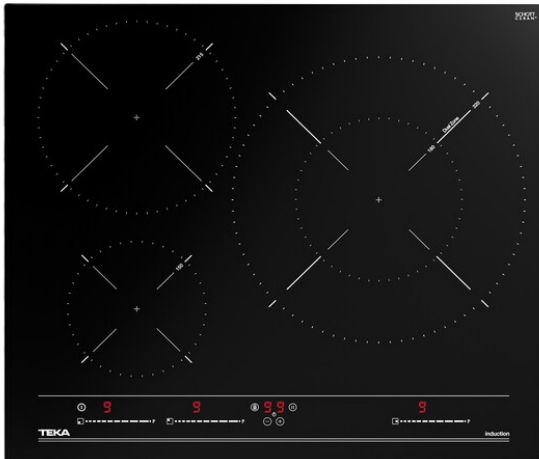

TEKA**ITC 63320 M**

Urban Colors Edition. Flex induction hob with direct functions and MultiSlider touch control

MultiSlider

Autolock

Power

Power Plus

Easy installation

Super Zone

**REFERENCE**

REF: 112510013

EAN: 8434778011586

FEATURES

Urban Colors Edition
 Induction hob
 Touch Control MultiSlider
 3 cooking zones
 1 zone Ø 320/180 mm
 1 zone Ø 215 mm
 1 zone Ø 150 mm
 Ceramic glass surface
 Auto-lock safety system
 Cooking timer
 Power plus
 Residual heat indicator
 Power management
 Easy installation kit
 Maximum nominal power 7200 W
 Optional: Grilling plate
 Optional: Teppanyaki

DIMENSIONS

Product height (mm): 53
Product width (mm): 606
Product depth (mm): 516
Product length (mm):
Net weight (Kg): 10,7

TECHNICAL DETAILS

Power rate (V): 220-240
 Frequency (Hz): 50/60
 Maximum Nominal Power (W): -

COLOURS

112510013 Black glass

ENERGY EFFICIENCY

Power consumption in standby mode (W): -
 Time to reach standby mode (min): -