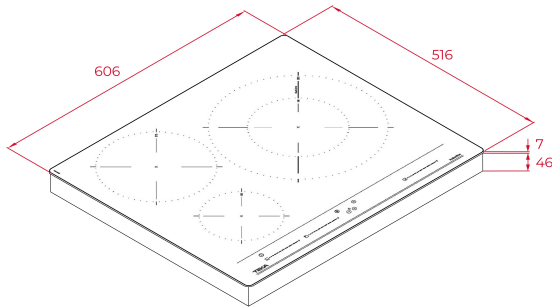

**REFERENCE**

REF: 112510013

EAN: 8434778011586

FEATURES

Urban Colors Edition
 Induction hob
 Touch Control MultiSlider
 3 cooking zones
 1 zone Ø 320/180 mm
 1 zone Ø 215 mm
 1 zone Ø 150 mm
 Ceramic glass surface
 Auto-lock safety system
 Cooking timer
 Power plus
 Residual heat indicator
 Power management
 Easy installation kit
 Maximum nominal power 7200 W
 Optional: Grilling plate
 Optional: Teppanyaki

DIMENSIONS

Product height (mm): 53
Product width (mm): 606
Product depth (mm): 516
Product length (mm):
Net weight (Kg): 10,7

TECHNICAL DETAILS

Power rate (V): 220-240
 Frequency (Hz): 50/60
 Maximum Nominal Power (W): -