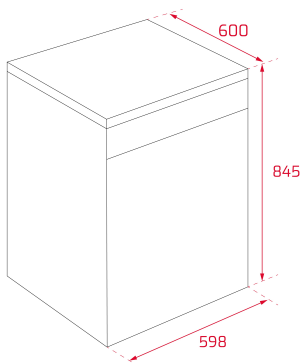

REFERENCE

REF: 114260014

EAN: 8434778013771

FEATURES

PremiumCare series

Free standing Dishwasher

Electronic control panel with display

Capacity: 14 plate settings

Washing programs: 8

Washing temperatures: 50°, 55°, 60°, 65°, 72°C

PremiumDry automatic opening system

Sliding extra tray

SmartSensor measure the level of dirtiness

MultiCleaner Sensor

FlexiSet 2 lower basket

Special programs: AutoClean, AutoProgram, Intensive program,

ECO program, 1-Hour, Whisper program, Hygienic, PreWash

Special functions: Express, PowerWash, ExtraDry, IonClean,

AlternativeWash

AquaStop and AquaSafe safety systems

Low salt and rinse indicator

Push-up adjustable upper basket

Delay timer: 1-24 hours

Noise level: 44 dBA

Sliding Detergent drawer

Column installation

DIMENSIONS

Product height (mm): 845

Product width (mm): 598

Product depth (mm): 600

Product length (mm):

Net weight (Kg): 45,5

TECHNICAL DETAILS

Energy Efficiency Class: A+++

Energy Consumption (Kw/day): -

Water consumption (litres/year): 2800

Noise Level (dBA): 44

Power rate (V): 220

Frequency (Hz): 50

COLOURS

114260014

Stainless steel

114260013

White