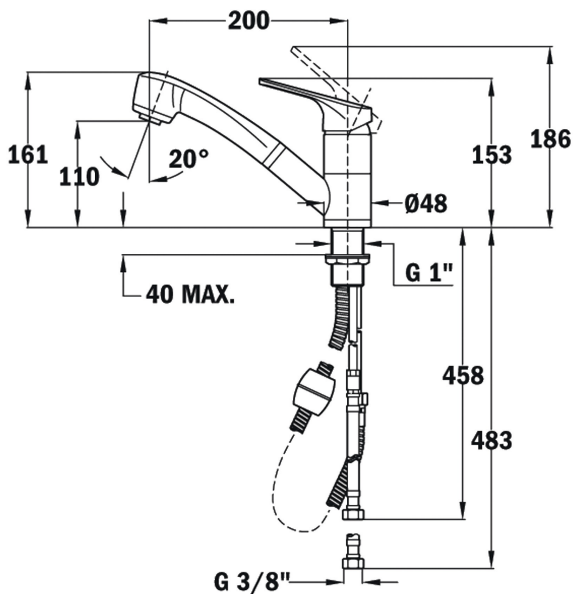

Anti-scale
aerator

Pull Out
Shower

Resistance

Swivel
spout

REFERENCE

REF: 46978020CN

EAN: 8421152134610

FEATURES

Low spout pull-out kitchen tap
Swivel spout
Anti-scale aerator
Pull-out 2 functions: normal & shower spray
Extra resistant flexible hose
40 mm cartridge
Cartridge with ceramic discs of high resistance
Highly precise temperature control
Greater handling sensitivity with smoother movements
3/8" flexible inlet pipes

DIMENSIONS

Product height (mm): 161

Product width (mm):

Product depth (mm):

Product length (mm):

Net weight (Kg): 2,12

COLOURS

	46978020CN	Carbon
	46978020Q	Chrome
	46978020Q	Topasbeige
	46978020Q	Sandbeige
	46978020Q	Metallic black