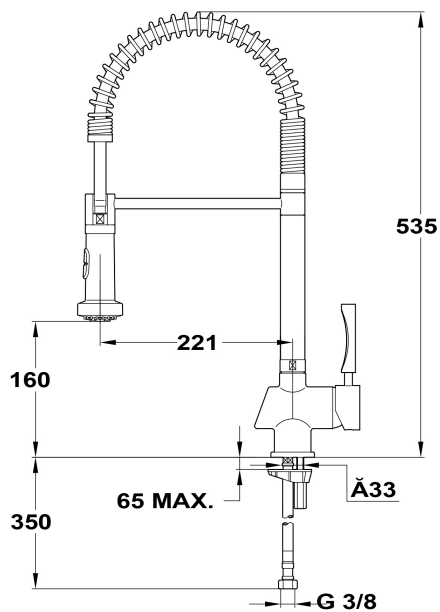

Anti-scale
aeratorHigh
ResistancePull Down
ShowerSwivel
spout

REFERENCE

REF: 1816002 EAN: 8421152043318

FEATURES

Professional kitchen tap
 Swivel and flexible spout
 Anti-scale aerator
 Pull-down shower 2 functions: normal & shower spray
 Cartridge with ceramic discs of high resistance
 Highly precise temperature control
 Greater handling sensitivity
 High resistant flexible spring
 Stainless steel flexible hose reinforced with plastic for better protection and easy cleaning
 3/8" flexible inlet pipes

DIMENSIONS

Product height (mm): 535

Product width (mm):

Product depth (mm):

Product length (mm):

Net weight (Kg): 3,2

COLOURS

1816002 Chrome