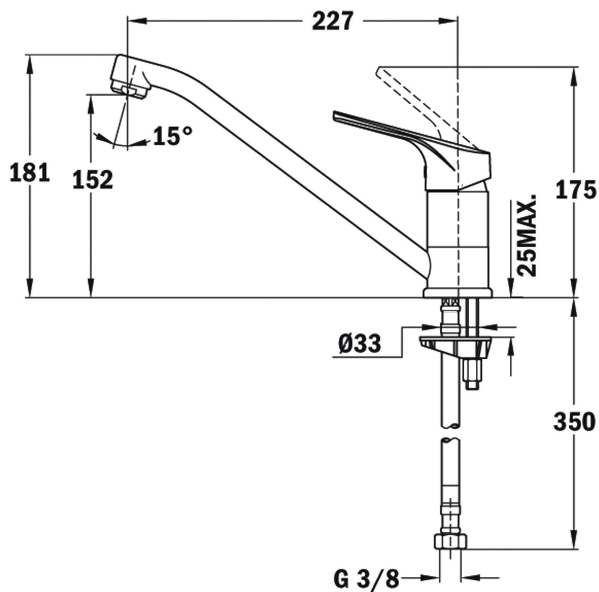

TEKA**MTP 913**

Single lever kitchen tap with low swivel spout

**REFERENCE**

REF: 46913020CN

EAN: 8421152134542

FEATURES

Low spout kitchen tap
Swivel spout
Anti-scale aerator
Cartridge with ceramic discs of high resistance
Highly precise temperature control
Greater handling sensitivity with smoother movements
3/8" flexible inlet pipes

DIMENSIONS**Product height (mm):** 181**Product width (mm):****Product depth (mm):****Product length (mm):****Net weight (Kg):** 1,17Anti-scale
aeratorSwivel
spout**COLOURS**

| | | |
|---|------------|----------------|
|  | 46913020CN | Carbon |
|  | 469130200 | Topasbeige |
|  | 469130200 | Sandbeige |
|  | 469130200 | Metallic black |
|  | 469130200 | Chrome |