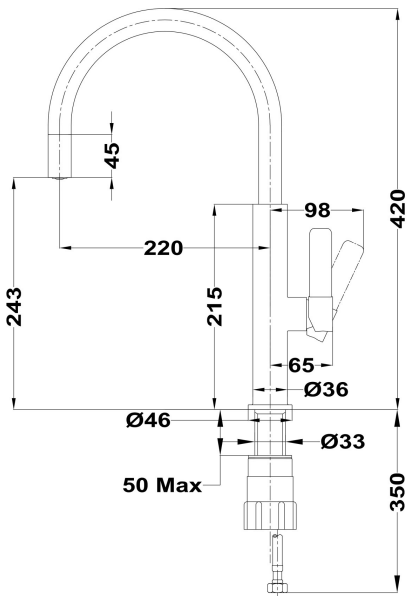

FOT 995

Single lever kitchen tap with aerator integrated in spout

REFERENCE

REF: 116030022

EAN: 8434778002096

FEATURES

- High spout kitchen tap
- Swivel spout
- Anti-scale aerator
- Cartridge with ceramic discs of high resistance
- Highly precise temperature control
- Greater handling sensitivity with smoother movements
- Easy-Quick fixation system
- 3/8" - 1/2" flexible inlet pipes

DIMENSIONS

Product height (mm): 420

Product width (mm):

Product depth (mm):

Product length (mm):

Net weight (Kg): 1,77

COLOURS

-  116030022 Chrome
-  116030047 Stone grey
-  116030047 Chrome brass
-  116030047 Black chrome
-  116030047 Chrome white
-  116030047 Chrome titanium
-  116030047 London brick brown
-  116030047 Steam grey