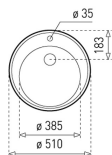

REFERENCE

REF: 40143200

EAN: 8421152060162

FEATURES

Tegrinite+ sink
One bowl
Inset installation
3½" automatic basket waste
184 mm deep bowl
45 cm base unit

DIMENSIONS

Product height (mm):

Product width (mm): ø510

Product depth (mm): 184

Product length (mm): ø510

Net weight (Kg): 8,36

COLOURS

	40143200	Topasbeige
	40143205	White
	40143205	Metallic grey
	40143205	Sandbeige
	40143205	Carbon
	40143205	Metallic black