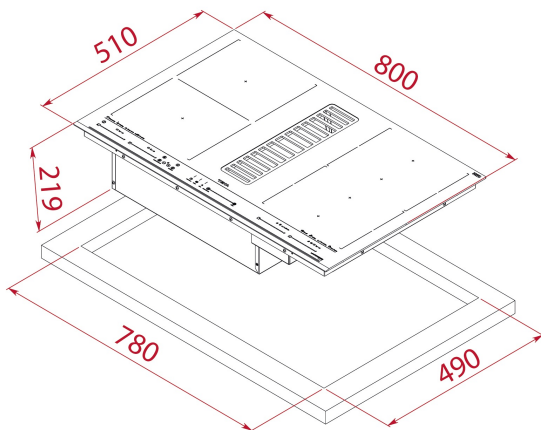

REFERENCE

REF: 112730000

EAN: 8434778024982

FEATURES

Induction hob with integrated hood
Automatic hood activation
Direct functions: Confit, poach, grilling, pan frying, deep frying, slimmering, melting
Touch control multiSlider
4 cooking zones
Ceramic glass surface
Auto-lock safety system
Cooking timer
Power Plus
Child lock
Residual heat indicator
Power management
Easy installation kit
Maximum nominal power: 7200 (IH) + 200 (AH)
Optional: Teppanyaki and grilling plate
FreshAir function
Brushless EcoPower Motor
9 speeds
Intensive speed sound level (dBA): 66
Max speed sound level (dBA): 65
Min speed sound level (dBA): 43
2 aluminium filters with 12 layers
Stop delay timer
Filter saturation indicator

DIMENSIONS

Product height (mm): 219

Product width (mm): 800

Product depth (mm): 510

Product length (mm):

Net weight (Kg): 25

TECHNICAL DETAILS

Power rate (V): 220-240

Frequency (Hz): 50/60

Maximum Nominal Power (W): 7200 (IH) + 200 (AH)

COLOURS

112730000

Black