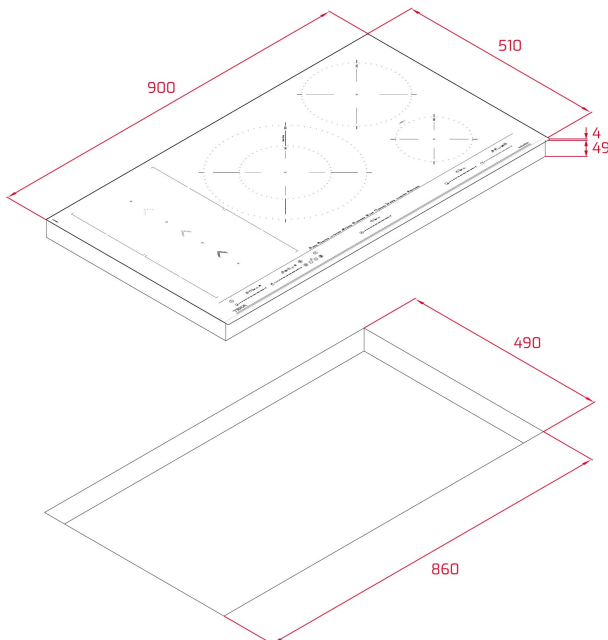

2 Flex zones Ø 228 X 200 mm

1 double zone Ø 320/180 mm

1 zone Ø 215 mm

1 zone Ø 150 mm

Ceramic glass surface

Auto-lock safety disconnection

Cooking timer

Power Plus

Child lock

Residual heat indicator

Power management

Easy installation kit

Maximum nominal power 10800 W

**DIMENSIONS****Product height (mm):** 53**Product width (mm):** 900**Product depth (mm):** 510**Product length (mm):****Net weight (Kg):** 15,18**TECHNICAL DETAILS**