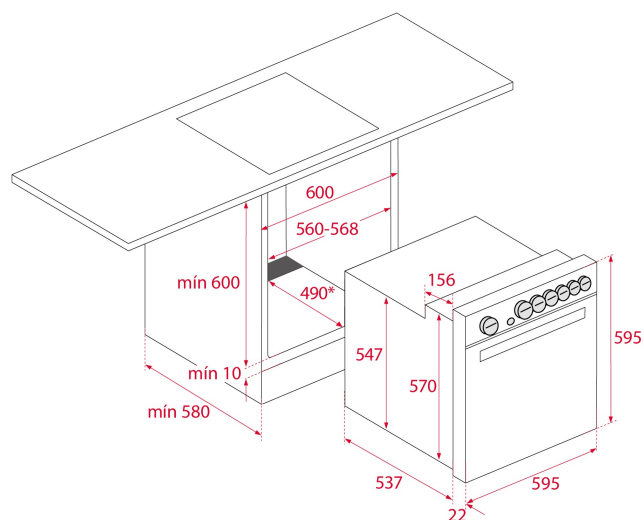

TEKA**HBE 490 ME WH**

Conventional oven with polyvalent control panel (include hob controls)

72L

**REFERENCE**

REF: 111280002

EAN: 8434778005394

FEATURES

Conventional oven
3 cooking functions
Mechanical control knobs
Removable double glazed door
Anti-tip deep tray
Capacity (gross/net): 75 / 72 litres

DIMENSIONS**Product height (mm):** 595**Product width (mm):** 595**Product depth (mm):** 537+22**Product length (mm):****Net weight (Kg):** 23**TECHNICAL DETAILS**

Energy Efficiency Class: A

Power rate (V): 220-240

Frequency (Hz): 50/60

Maximum Nominal Power (W): 2593

COLOURS

111280002 White

111280001 Black