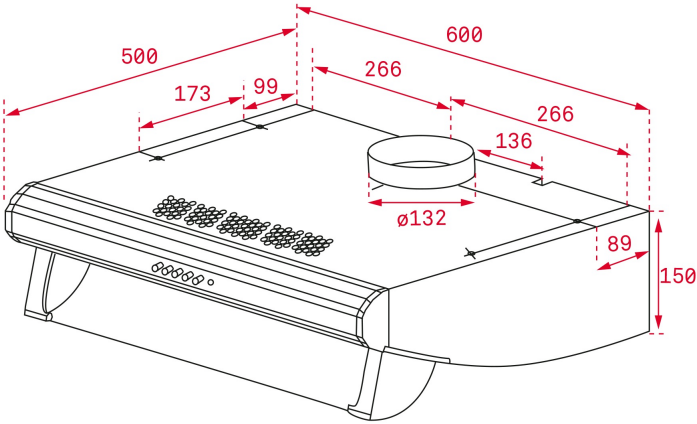

---

**DESCRIPTION**

**COLOURS**

**REFERENCE**

**TEKA**

**C 6420**

**FEATURES**

Classic hood  
Operating pilot light  
3 speeds  
Exhaust capacities:  
Free Outlet, m<sup>3</sup>/h: 422  
Max., m<sup>3</sup>/h: 375  
Min., m<sup>3</sup>/h: 141  
Noise (LwA) Max Speed, dB: 72  
Noise (LwA) Min Speed, dB: 60  
2 Integrated LED lamps  
3 aluminium filters

C 6420

**DIMENSIONS**

- Product height (mm): 150
- Product width (mm): 600
- Product depth (mm): 500
- Product length (mm):
- Net weight (Kg): 8,05

C 6420

ENERGY LABEL