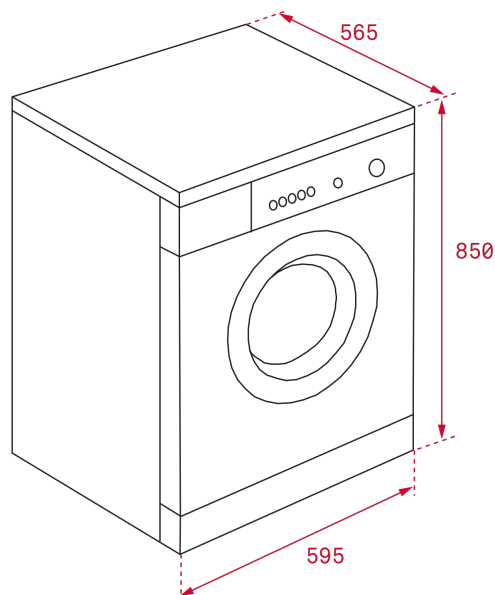

TEKA**TKD 1480**

DIMENSIONS

Product height (mm): 850

Product width (mm): 595

Product depth (mm): 565

Product length (mm):

Net weight (Kg): 66

TECH SPECS

Model identifier : TKD 1480

General product parameters

Dimensions (cm)

Height : 85

Width : 59,5

Depth: 56,5

Consumption and efficiency

Maximum temperature inside the treated textile (a) (°C)