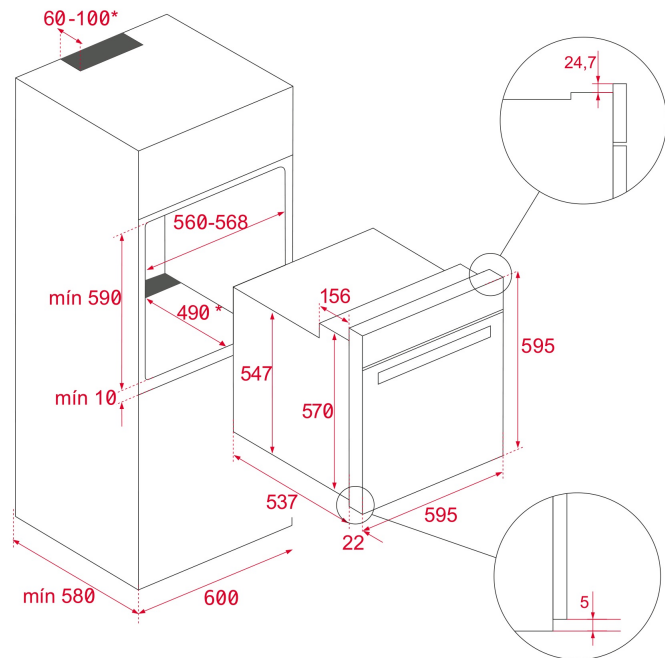

DIMENSIONS

Product height (mm): 595

Product width (mm): 595

Product depth (mm): 537+22

Product length (mm):

Net weight (Kg): 37

TECH SPECS

PARTICULAR CHARACTERISTICS