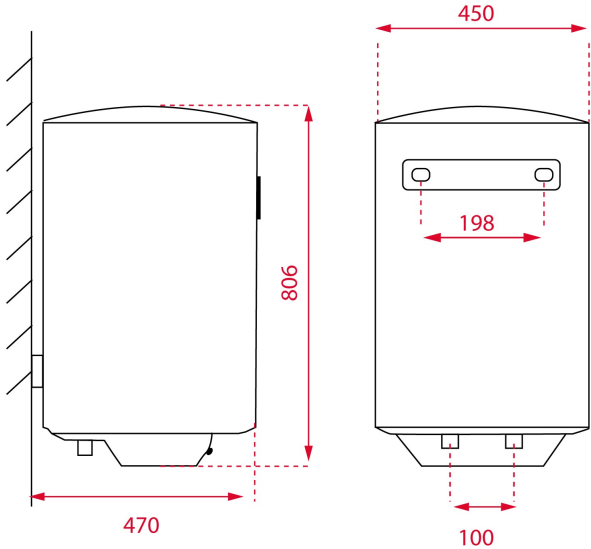

Easy

COLOURS

REFERENCE

REF. 42080080
EAN. 8421152069417

TEKA

EWH 80

FEATURES

Capacity: 80 litres
Sapphire enamelled tank
Sapphire heating element
Electrolytic muff
Regulation of temperature: 30-75 °C
Pressure valve > 5 bar
Max. Input temperature: 0,75Mpa
Thermometer
Anti Over-pressure protection
Overheat protection
Anti Dry-heating Protection
Waterproof Grade: IPX4
Rated power output 1500 W
Thickness of insulation: 20mm
Water connection: G½
Average number of users : 1-2/2-3/2-4/3-5

EWH 80

DIMENSIONS

- Product height (mm): 796
- Product width (mm): 450
- Product depth (mm): 450
- Product length (mm):
- Net weight (Kg): 25,25

EWH 80

ENERGY LABEL