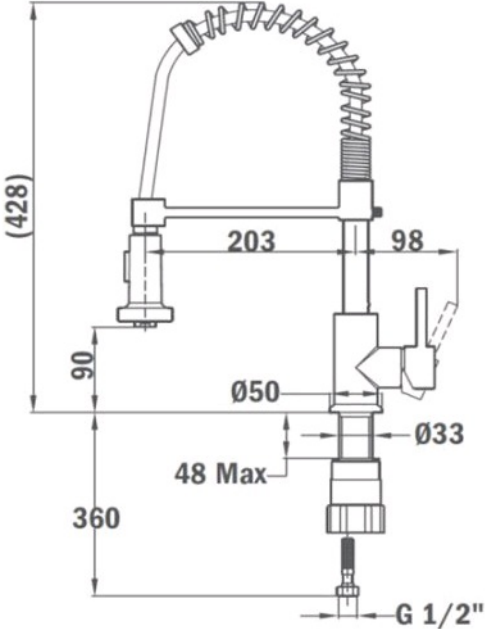

Professional kitchen tap
Swivel and flexible spout
Anti-scale aerator
Pull-down shower 2 functions: normal & shower spray
High resistant flexible spring
Stainless steel flexible hose
35 mm cartridge
Cartridge with ceramic discs of high resistance
Highly precise temperature control
Greater handling sensitivity with smoother movements
Easy-Quick fixation system
3/8" certified flexible inlet pipes

IN 939

DIMENSIONS

- Product height (mm): 428
- Product width (mm):
- Product depth (mm):
- Product length (mm):
- Net weight (Kg): 2,1

TECH SPECS

MODELS

Type of spout: High spout
Type of handle: Single lever