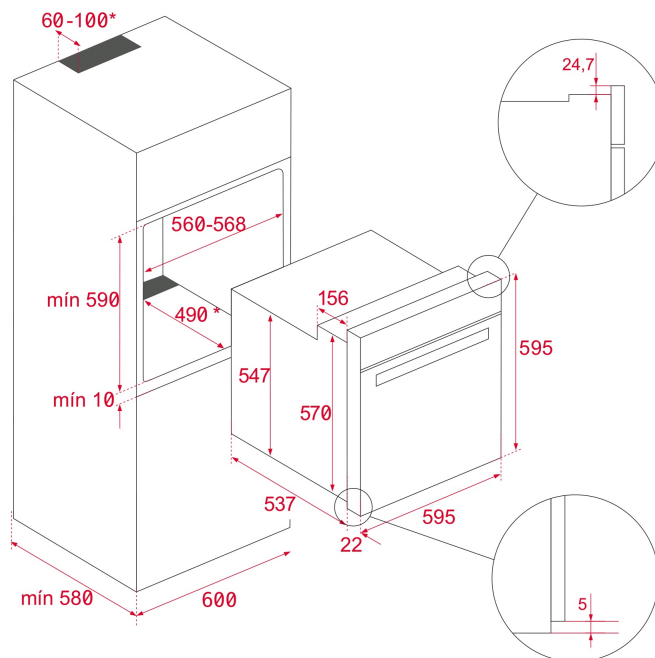

## DIMENSIONS

Product height (mm): 595

Product width (mm): 595

Product depth (mm): 537+22

Product length (mm):

Net weight (Kg): 40